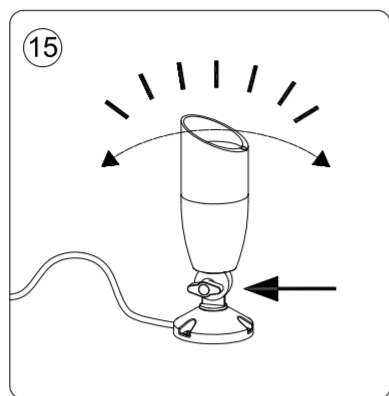

Size: 297x210mm

# WiZ

WiZ 12V Ground Spot Extension Manual

929003258701

929003258706

Click to turn on / off  
Long press to pairing mode when light is off.

3241 659 96131

© 2022 Signify Holding

Signify

wizconnected.com

SIGNIFY	
Brand	WiZ
Product Family	LED
Shape	
Wattage	
Template Ref.	N/A
SGS number	6859245
12-NC.NBR	324165996131
Masterdrawing	A4
CRC Ref.	CRC000
Barcode No.	8720169071650
Operator(s)	winter.chen
VERSION No.	<b>v5</b>
Date in	
Date amended	20220825
Black	DIECUT
Date Check	
<input type="checkbox"/> Check briefing Traffic	
Artwork document	
<input type="checkbox"/> Legend	<input type="checkbox"/> Number of colors
<input type="checkbox"/> 12NC	<input type="checkbox"/> Trapping/Bleed
<input type="checkbox"/> Barcode	<input type="checkbox"/> Images hires
<input type="checkbox"/> Diecut	<input type="checkbox"/> Jobsizes
Approval	
<input type="checkbox"/> QC Lithographer SGS Shanghai Production	
<input type="checkbox"/> Product Manager zhang.jie@signify.com	
<input type="checkbox"/> Traffic Manager Joanna Wu	