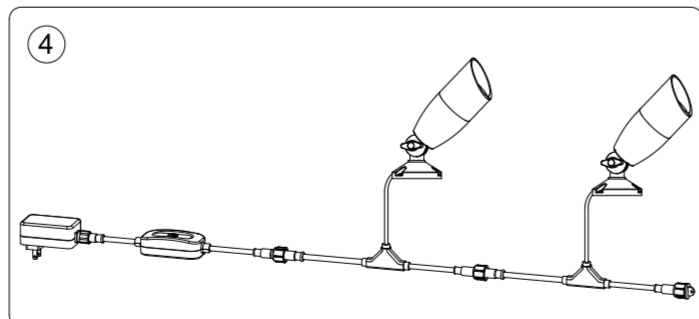

Size: 297x210mm

# WiZ

WiZ 12V Ground Spot Extension Manual

929003258701

929003258706

Click to turn on / off  
Long press to pairing mode when light is off.

3241 659 96131

© 2022 Signify Holding

Signify

wizconnected.com

SIGNIFY	
Brand	WiZ
Product Family	LED
Shape	
Wattage	
Template Ref.	N/A
SGS number	6859245
12-NC.NBR	324165996131
Masterdrawing	A4
CRC Ref.	CRC000
Barcode No.	8720169071650
Operator(s)	winter.chen
VERSION No.	<b>v5</b>
Date in	
Date amended	20220825
Black	DIECUT
Date Check	
<input type="checkbox"/> Check briefing Traffic	
Artwork document	
<input type="checkbox"/> Legend	<input type="checkbox"/> Number of colors
<input type="checkbox"/> 12NC	<input type="checkbox"/> Trapping/Bleed
<input type="checkbox"/> Barcode	<input type="checkbox"/> Images hires
<input type="checkbox"/> Diecut	<input type="checkbox"/> Jobsizes
Approval	
<input type="checkbox"/> QC Lithographer SGS Shanghai Production	
<input type="checkbox"/> Product Manager zhang.jie@signify.com	
<input type="checkbox"/> Traffic Manager Joanna Wu	