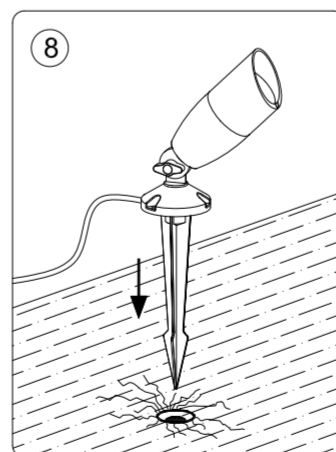

# WiZ

WiZ 12V Ground Spot Extension Manual

929003258701

929003258706

Click to turn on / off  
Long press to pairing mode when light is off.

3241 659 96131

© 2022 Signify Holding

Signify

wizconnected.com

SIGNIFY	
Brand	WiZ
Product Family	LED
Shape	
Wattage	
Template Ref.	N/A
SGS number	6859245
12-NC.NBR	324165996131
Masterdrawing	A4
CRC Ref.	CRC000
Barcode No.	8720169071650
Operator(s)	winter.chen
VERSION No.	<b>v5</b>
Date in	
Date amended	20220825
Black	DIECUT
Date Check	
<input type="checkbox"/> Check briefing Traffic	
Artwork document	
<input type="checkbox"/> Legend	<input type="checkbox"/> Number of colors
<input type="checkbox"/> 12NC	<input type="checkbox"/> Trapping/Bleed
<input type="checkbox"/> Barcode	<input type="checkbox"/> Images hires
<input type="checkbox"/> Diecut	<input type="checkbox"/> Jobsizes
Approval	
<input type="checkbox"/> QC Lithographer SGS Shanghai Production	
<input type="checkbox"/> Product Manager zhang.jie@signify.com	
<input type="checkbox"/> Traffic Manager Joanna Wu	