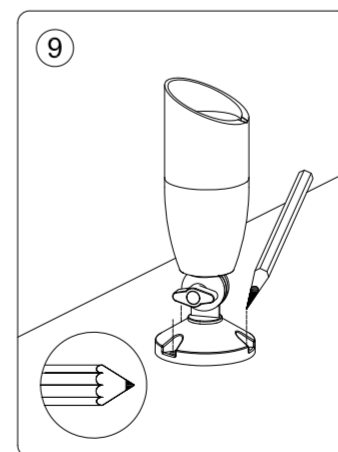

Size: 297x210mm

# WiZ

WiZ 12V Ground Spot Extension Manual

929003258701

929003258706

Click to turn on / off  
Long press to pairing mode when light is off.

3241 659 96131

© 2022 Signify Holding

Signify

wizconnected.com

SIGNIFY	
Brand	WiZ
Product Family	LED
Shape	
Wattage	
Template Ref.	N/A
SGS number	6859245
12-NC.NBR	324165996131
Masterdrawing	A4
CRC Ref.	CRC000
Barcode No.	8720169071650
Operator(s)	winter.chen
VERSION No.	<b>v5</b>
Date in	
Date amended	20220825
Black	DIECUT
Date Check	
<input type="checkbox"/> Check briefing Traffic	
Artwork document	
<input type="checkbox"/> Legend	<input type="checkbox"/> Number of colors
<input type="checkbox"/> 12NC	<input type="checkbox"/> Trapping/Bleed
<input type="checkbox"/> Barcode	<input type="checkbox"/> Images hires
<input type="checkbox"/> Diecut	<input type="checkbox"/> Jobsizes
Approval	
<input type="checkbox"/> QC Lithographer SGS Shanghai Production	
<input type="checkbox"/> Product Manager zhang.jie@signify.com	
<input type="checkbox"/> Traffic Manager Joanna Wu	