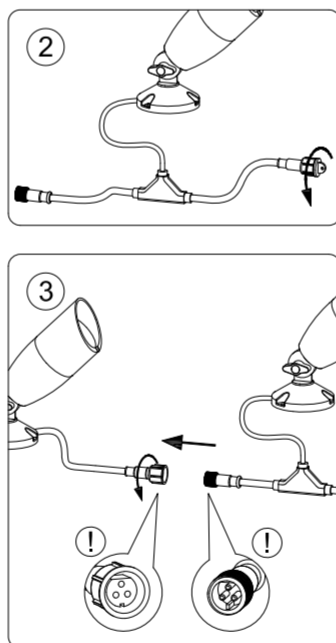

# WiZ

WiZ 12V Ground Spot Extension Manual

929003258701

929003258706

Click to turn on / off  
Long press to pairing mode when light is off.

3241 659 96131

© 2022 Signify Holding

Signify

wizconnected.com

SIGNIFY	
Brand	WiZ
Product Family	LED
Shape	
Wattage	
Template Ref.	N/A
SGS number	6859245
12-NC.NBR	324165996131
Masterdrawing	A4
CRC Ref.	CRC000
Barcode No.	8720169071650
Operator(s)	winter.chen
VERSION No.	<b>v5</b>
Date in	
Date amended	20220825
Black	DIECUT
Date Check	
<input type="checkbox"/> Check briefing Traffic	
Artwork document	
<input type="checkbox"/> Legend	<input type="checkbox"/> Number of colors
<input type="checkbox"/> 12NC	<input type="checkbox"/> Trapping/Bleed
<input type="checkbox"/> Barcode	<input type="checkbox"/> Images hires
<input type="checkbox"/> Diecut	<input type="checkbox"/> Jobsizes
Approval	
<input type="checkbox"/> QC Lithographer SGS Shanghai Production	
<input type="checkbox"/> Product Manager zhang.jie@signify.com	
<input type="checkbox"/> Traffic Manager Joanna Wu	