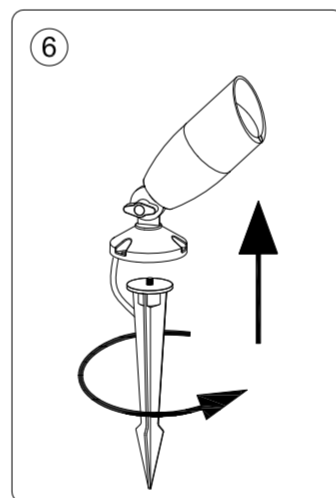

Size: 297x210mm

# WiZ

WiZ 12V Ground Spot Extension Manual

929003258701

929003258706

Click to turn on / off  
Long press to pairing mode when light is off.

3241 659 96131

© 2022 Signify Holding

Signify

wizconnected.com

SIGNIFY	
Brand	WiZ
Product Family	LED
Shape	
Wattage	
Template Ref.	N/A
SGS number	6859245
12-NC.NBR	324165996131
Masterdrawing	A4
CRC Ref.	CRC000
Barcode No.	8720169071650
Operator(s)	winter.chen
VERSION No.	<b>v5</b>
Date in	
Date amended	20220825
Black	DIECUT
Date Check	
<input type="checkbox"/> Check briefing Traffic	
Artwork document	
<input type="checkbox"/> Legend	<input type="checkbox"/> Number of colors
<input type="checkbox"/> 12NC	<input type="checkbox"/> Trapping/Bleed
<input type="checkbox"/> Barcode	<input type="checkbox"/> Images hires
<input type="checkbox"/> Diecut	<input type="checkbox"/> Jobsizes
Approval	
<input type="checkbox"/> QC Lithographer SGS Shanghai Production	
<input type="checkbox"/> Product Manager zhang.jie@signify.com	
<input type="checkbox"/> Traffic Manager Joanna Wu	