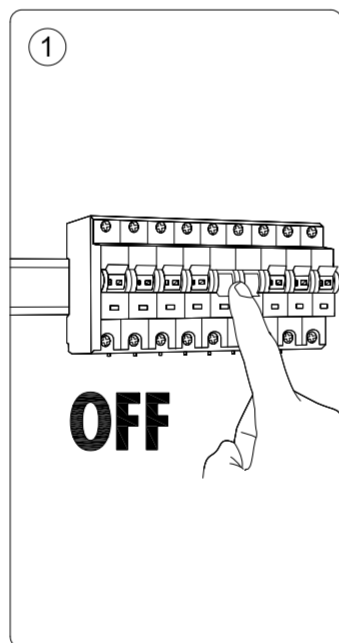

# WiZ

WiZ 12V Ground Spot Extension Manual

929003258701

929003258706

Click to turn on / off  
Long press to pairing mode when light is off.

3241 659 96131

© 2022 Signify Holding

Signify

wizconnected.com

SIGNIFY	
Brand	WiZ
Product Family	LED
Shape	
Wattage	
Template Ref.	N/A
SGS number	6859245
12-NC.NBR	324165996131
Masterdrawing	A4
CRC Ref.	CRC000
Barcode No.	8720169071650
Operator(s)	winter.chen
VERSION No.	<b>v5</b>
Date in	
Date amended	20220825
Black	DIECUT
Date Check	
<input type="checkbox"/> Check briefing Traffic	
Artwork document	
<input type="checkbox"/> Legend	<input type="checkbox"/> Number of colors
<input type="checkbox"/> 12NC	<input type="checkbox"/> Trapping/Bleed
<input type="checkbox"/> Barcode	<input type="checkbox"/> Images hires
<input type="checkbox"/> Diecut	<input type="checkbox"/> Jobsizes
Approval	
<input type="checkbox"/> QC Lithographer SGS Shanghai Production	
<input type="checkbox"/> Product Manager zhang.jie@signify.com	
<input type="checkbox"/> Traffic Manager Joanna Wu	