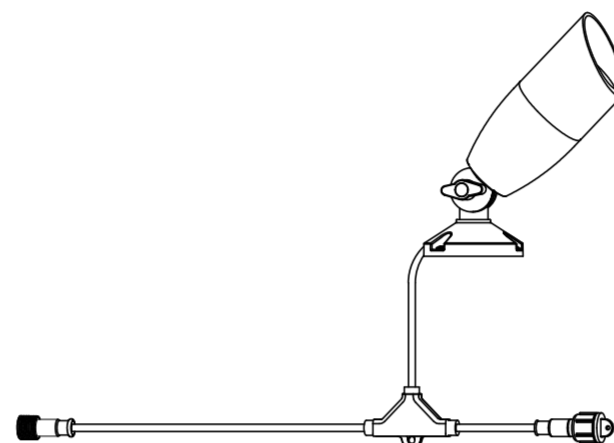

Size: 297x210mm

# WiZ

WiZ 12V Ground Spot Extension Manual

929003258701

929003258706

Click to turn on / off  
Long press to pairing mode when light is off.

3241 659 96131

© 2022 Signify Holding

Signify

wizconnected.com

SIGNIFY	
Brand	WiZ
Product Family	LED
Shape	
Wattage	
Template Ref.	N/A
SGS number	6859245
12-NC.NBR	324165996131
Masterdrawing	A4
CRC Ref.	CRC000
Barcode No.	8720169071650
Operator(s)	winter.chen
VERSION No.	<b>v5</b>
Date in	
Date amended	20220825
Black	DIECUT
Date Check	
<input type="checkbox"/> Check briefing Traffic	
Artwork document	
<input type="checkbox"/> Legend	<input type="checkbox"/> Number of colors
<input type="checkbox"/> 12NC	<input type="checkbox"/> Trapping/Bleed
<input type="checkbox"/> Barcode	<input type="checkbox"/> Images hires
<input type="checkbox"/> Diecut	<input type="checkbox"/> Jobsizes
Approval	
<input type="checkbox"/> QC Lithographer SGS Shanghai Production	
<input type="checkbox"/> Product Manager zhang.jie@signify.com	
<input type="checkbox"/> Traffic Manager Joanna Wu	