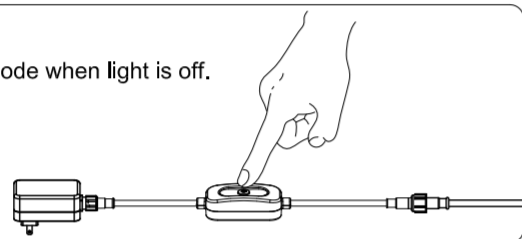

# WiZ

WiZ 12V Ground Spot Extension Manual

929003258701

929003258706

Click to turn on / off  
Long press to pairing mode when light is off.

3241 659 96131

© 2022 Signify Holding

Signify

wizconnected.com

SIGNIFY	
Brand	WiZ
Product Family	LED
Shape	
Wattage	
Template Ref.	N/A
SGS number	6859245
12-NC.NBR	324165996131
Masterdrawing	A4
CRC Ref.	CRC000
Barcode No.	8720169071650
Operator(s)	winter.chen
VERSION No.	<b>v5</b>
Date in	
Date amended	20220825
Black	DIECUT
Date Check	
<input type="checkbox"/> Check briefing Traffic	
Artwork document	
<input type="checkbox"/> Legend	<input type="checkbox"/> Number of colors
<input type="checkbox"/> 12NC	<input type="checkbox"/> Trapping/Bleed
<input type="checkbox"/> Barcode	<input type="checkbox"/> Images hires
<input type="checkbox"/> Diecut	<input type="checkbox"/> Jobsizes
Approval	
<input type="checkbox"/> QC Lithographer SGS Shanghai Production	
<input type="checkbox"/> Product Manager zhang.jie@signify.com	
<input type="checkbox"/> Traffic Manager Joanna Wu	