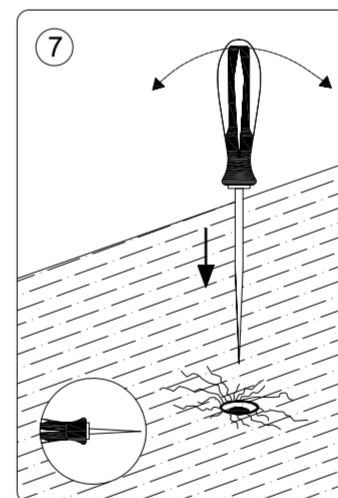

# WiZ

WiZ 12V Ground Spot Extension Manual

929003258701

929003258706

Click to turn on / off  
Long press to pairing mode when light is off.

3241 659 96131

© 2022 Signify Holding

Signify

wizconnected.com

SIGNIFY	
Brand	WiZ
Product Family	LED
Shape	
Wattage	
Template Ref.	N/A
SGS number	6859245
12-NC.NBR	324165996131
Masterdrawing	A4
CRC Ref.	CRC000
Barcode No.	8720169071650
Operator(s)	winter.chen
VERSION No.	<b>v5</b>
Date in	
Date amended	20220825
Black	DIECUT
Date Check	
<input type="checkbox"/> Check briefing Traffic	
Artwork document	
<input type="checkbox"/> Legend	<input type="checkbox"/> Number of colors
<input type="checkbox"/> 12NC	<input type="checkbox"/> Trapping/Bleed
<input type="checkbox"/> Barcode	<input type="checkbox"/> Images hires
<input type="checkbox"/> Diecut	<input type="checkbox"/> Jobsizes
Approval	
<input type="checkbox"/> QC Lithographer SGS Shanghai Production	
<input type="checkbox"/> Product Manager zhang.jie@signify.com	
<input type="checkbox"/> Traffic Manager Joanna Wu	