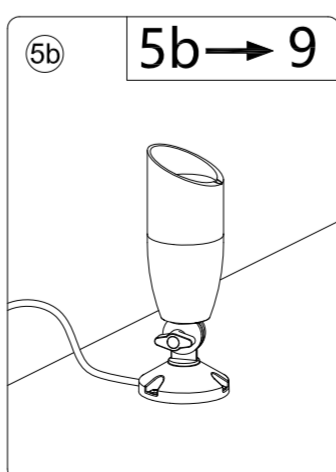

Size: 297x210mm

# WiZ

WiZ 12V Ground Spot Extension Manual

929003258701

929003258706

Click to turn on / off  
Long press to pairing mode when light is off.

3241 659 96131

© 2022 Signify Holding

Signify

wizconnected.com

SIGNIFY	
Brand	WiZ
Product Family	LED
Shape	
Wattage	
Template Ref.	N/A
SGS number	6859245
12-NC.NBR	324165996131
Masterdrawing	A4
CRC Ref.	CRC000
Barcode No.	8720169071650
Operator(s)	winter.chen
VERSION No.	<b>v5</b>
Date in	
Date amended	20220825
Black	DIECUT
Date Check	
<input type="checkbox"/> Check briefing Traffic	
Artwork document	
<input type="checkbox"/> Legend	<input type="checkbox"/> Number of colors
<input type="checkbox"/> 12NC	<input type="checkbox"/> Trapping/Bleed
<input type="checkbox"/> Barcode	<input type="checkbox"/> Images hires
<input type="checkbox"/> Diecut	<input type="checkbox"/> Jobsizes
Approval	
<input type="checkbox"/> QC Lithographer SGS Shanghai Production	
<input type="checkbox"/> Product Manager zhang.jie@signify.com	
<input type="checkbox"/> Traffic Manager Joanna Wu	