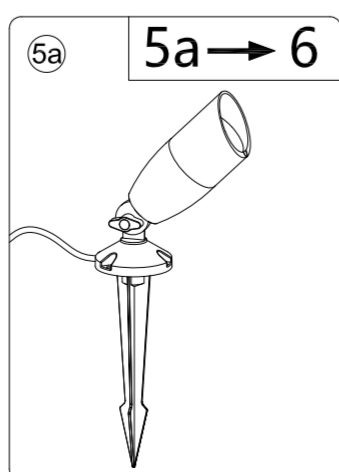

Size: 297x210mm

# WiZ

WiZ 12V Ground Spot Extension Manual

929003258701

929003258706

Click to turn on / off  
Long press to pairing mode when light is off.

3241 659 96131

© 2022 Signify Holding

Signify

wizconnected.com

SIGNIFY	
Brand	WiZ
Product Family	LED
Shape	
Wattage	
Template Ref.	N/A
SGS number	6859245
12-NC.NBR	324165996131
Masterdrawing	A4
CRC Ref.	CRC000
Barcode No.	8720169071650
Operator(s)	winter.chen
VERSION No.	<b>v5</b>
Date in	
Date amended	20220825
Black	DIECUT
Date Check	
<input type="checkbox"/> Check briefing Traffic	
Artwork document	
<input type="checkbox"/> Legend	<input type="checkbox"/> Number of colors
<input type="checkbox"/> 12NC	<input type="checkbox"/> Trapping/Bleed
<input type="checkbox"/> Barcode	<input type="checkbox"/> Images hires
<input type="checkbox"/> Diecut	<input type="checkbox"/> Jobsizes
Approval	
<input type="checkbox"/> QC Lithographer SGS Shanghai Production	
<input type="checkbox"/> Product Manager zhang.jie@signify.com	
<input type="checkbox"/> Traffic Manager Joanna Wu	