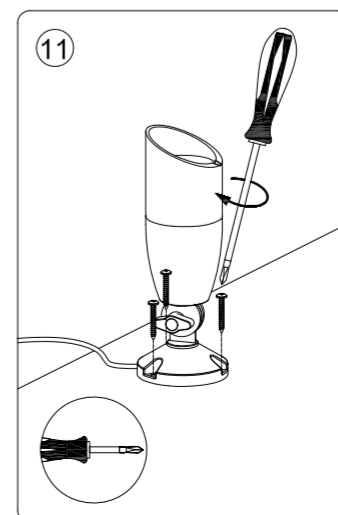

Size: 297x210mm

# WiZ

WiZ 12V Ground Spot Extension Manual

929003258701

929003258706

Click to turn on / off  
Long press to pairing mode when light is off.

3241 659 96131

© 2022 Signify Holding

Signify

wizconnected.com

SIGNIFY	
Brand	WiZ
Product Family	LED
Shape	
Wattage	
Template Ref.	N/A
SGS number	6859245
12-NC.NBR	324165996131
Masterdrawing	A4
CRC Ref.	CRC000
Barcode No.	8720169071650
Operator(s)	winter.chen
VERSION No.	<b>v5</b>
Date in	
Date amended	20220825
Black	DIECUT
Date Check	
<input type="checkbox"/> Check briefing Traffic	
Artwork document	
<input type="checkbox"/> Legend	<input type="checkbox"/> Number of colors
<input type="checkbox"/> 12NC	<input type="checkbox"/> Trapping/Bleed
<input type="checkbox"/> Barcode	<input type="checkbox"/> Images hires
<input type="checkbox"/> Diecut	<input type="checkbox"/> Jobsizes
Approval	
<input type="checkbox"/> QC Lithographer SGS Shanghai Production	
<input type="checkbox"/> Product Manager zhang.jie@signify.com	
<input type="checkbox"/> Traffic Manager Joanna Wu	