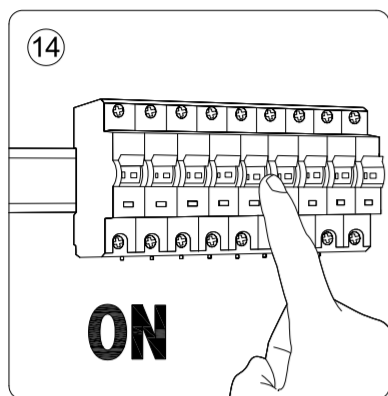

Size: 297x210mm

# WiZ

WiZ 12V Ground Spot Extension Manual

929003258701

929003258706

Click to turn on / off  
Long press to pairing mode when light is off.

3241 659 96131

© 2022 Signify Holding

Signify

wizconnected.com

SIGNIFY	
Brand	WiZ
Product Family	LED
Shape	
Wattage	
Template Ref.	N/A
SGS number	6859245
12-NC.NBR	324165996131
Masterdrawing	A4
CRC Ref.	CRC000
Barcode No.	8720169071650
Operator(s)	winter.chen
VERSION No.	<b>v5</b>
Date in	
Date amended	20220825
Black	DIECUT
Date Check	
<input type="checkbox"/> Check briefing Traffic	
Artwork document	
<input type="checkbox"/> Legend	<input type="checkbox"/> Number of colors
<input type="checkbox"/> 12NC	<input type="checkbox"/> Trapping/Bleed
<input type="checkbox"/> Barcode	<input type="checkbox"/> Images hires
<input type="checkbox"/> Diecut	<input type="checkbox"/> Jobsizes
Approval	
<input type="checkbox"/> QC Lithographer SGS Shanghai Production	
<input type="checkbox"/> Product Manager zhang.jie@signify.com	
<input type="checkbox"/> Traffic Manager Joanna Wu	