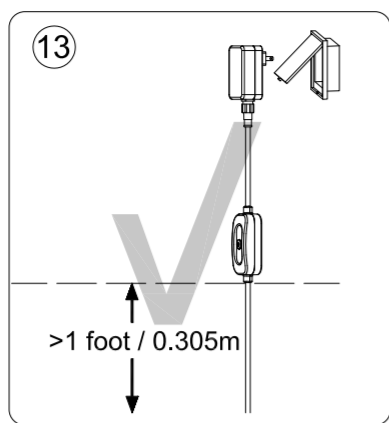

Size: 297x210mm

# WiZ

WiZ 12V Ground Spot Extension Manual

929003258701

929003258706

Click to turn on / off  
Long press to pairing mode when light is off.

3241 659 96131

© 2022 Signify Holding

Signify

wizconnected.com

SIGNIFY	
Brand	WiZ
Product Family	LED
Shape	
Wattage	
Template Ref.	N/A
SGS number	6859245
12-NC.NBR	324165996131
Masterdrawing	A4
CRC Ref.	CRC000
Barcode No.	8720169071650
Operator(s)	winter.chen
VERSION No.	<b>v5</b>
Date in	
Date amended	20220825
Black	DIECUT
Date Check	
<input type="checkbox"/> Check briefing Traffic	
Artwork document	
<input type="checkbox"/> Legend	<input type="checkbox"/> Number of colors
<input type="checkbox"/> 12NC	<input type="checkbox"/> Trapping/Bleed
<input type="checkbox"/> Barcode	<input type="checkbox"/> Images hires
<input type="checkbox"/> Diecut	<input type="checkbox"/> Jobsizes
Approval	
<input type="checkbox"/> QC Lithographer SGS Shanghai Production	
<input type="checkbox"/> Product Manager zhang.jie@signify.com	
<input type="checkbox"/> Traffic Manager Joanna Wu	