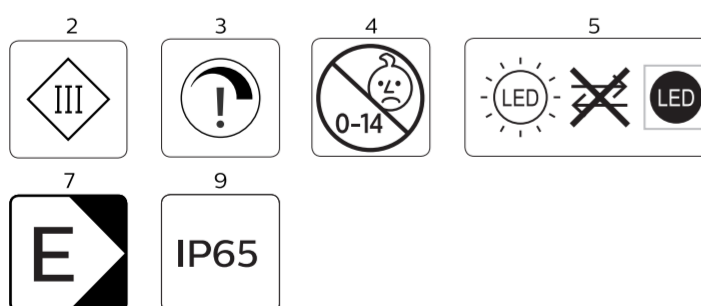

# WiZ

WiZ 12V Ground Spot Extension Manual

929003258701

929003258706

Click to turn on / off  
Long press to pairing mode when light is off.

3241 659 96131

© 2022 Signify Holding

Signify

wizconnected.com

SIGNIFY	
Brand	WiZ
Product Family	LED
Shape	
Wattage	
Template Ref.	N/A
SGS number	6859245
12-NC.NBR	324165996131
Masterdrawing	A4
CRC Ref.	CRC000
Barcode No.	8720169071650
Operator(s)	winter.chen
VERSION No.	<b>v5</b>
Date in	
Date amended	20220825
Black	DIECUT
Date Check	
<input type="checkbox"/> Check briefing Traffic	
Artwork document	
<input type="checkbox"/> Legend	<input type="checkbox"/> Number of colors
<input type="checkbox"/> 12NC	<input type="checkbox"/> Trapping/Bleed
<input type="checkbox"/> Barcode	<input type="checkbox"/> Images hires
<input type="checkbox"/> Diecut	<input type="checkbox"/> Jobsizes
Approval	
<input type="checkbox"/> QC Lithographer SGS Shanghai Production	
<input type="checkbox"/> Product Manager zhang.jie@signify.com	
<input type="checkbox"/> Traffic Manager Joanna Wu	