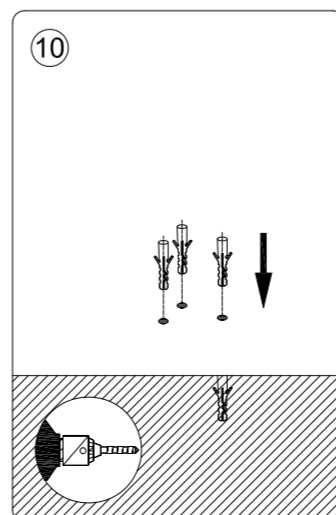

# WiZ

WiZ 12V Ground Spot Extension Manual

929003258701

929003258706

Click to turn on / off  
Long press to pairing mode when light is off.

3241 659 96131

© 2022 Signify Holding

Signify

wizconnected.com

SIGNIFY	
Brand	WiZ
Product Family	LED
Shape	
Wattage	
Template Ref.	N/A
SGS number	6859245
12-NC.NBR	324165996131
Masterdrawing	A4
CRC Ref.	CRC000
Barcode No.	8720169071650
Operator(s)	winter.chen
VERSION No.	<b>v5</b>
Date in	
Date amended	20220825
Black	DIECUT
Date Check	
<input type="checkbox"/> Check briefing Traffic	
Artwork document	
<input type="checkbox"/> Legend	<input type="checkbox"/> Number of colors
<input type="checkbox"/> 12NC	<input type="checkbox"/> Trapping/Bleed
<input type="checkbox"/> Barcode	<input type="checkbox"/> Images hires
<input type="checkbox"/> Diecut	<input type="checkbox"/> Jobsizes
Approval	
<input type="checkbox"/> QC Lithographer SGS Shanghai Production	
<input type="checkbox"/> Product Manager zhang.jie@signify.com	
<input type="checkbox"/> Traffic Manager Joanna Wu	