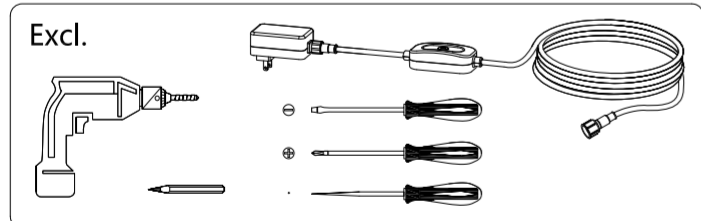

# WiZ

WiZ 12V Ground Spot Extension Manual

929003258701

929003258706

Click to turn on / off  
Long press to pairing mode when light is off.

3241 659 96131

© 2022 Signify Holding

Signify

wizconnected.com

SIGNIFY	
Brand	WiZ
Product Family	LED
Shape	
Wattage	
Template Ref.	N/A
SGS number	6859245
12-NC.NBR	324165996131
Masterdrawing	A4
CRC Ref.	CRC000
Barcode No.	8720169071650
Operator(s)	winter.chen
VERSION No.	<b>v5</b>
Date in	
Date amended	20220825
Black	DIECUT
Date Check	
<input type="checkbox"/> Check briefing Traffic	
Artwork document	
<input type="checkbox"/> Legend	<input type="checkbox"/> Number of colors
<input type="checkbox"/> 12NC	<input type="checkbox"/> Trapping/Bleed
<input type="checkbox"/> Barcode	<input type="checkbox"/> Images hires
<input type="checkbox"/> Diecut	<input type="checkbox"/> Jobsizes
Approval	
<input type="checkbox"/> QC Lithographer SGS Shanghai Production	
<input type="checkbox"/> Product Manager zhang.jie@signify.com	
<input type="checkbox"/> Traffic Manager Joanna Wu	