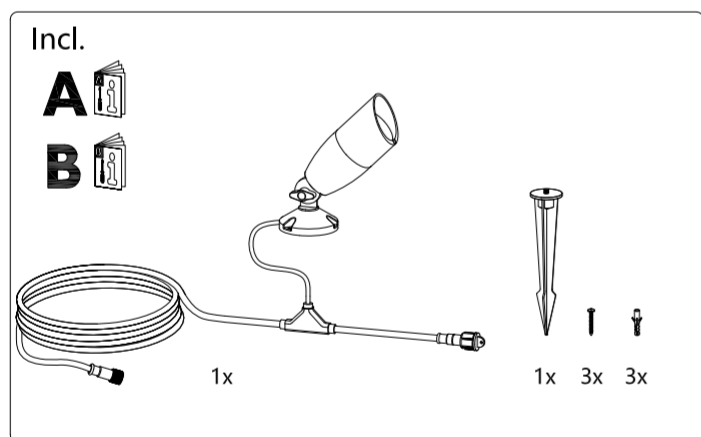

Size: 297x210mm

# WiZ

WiZ 12V Ground Spot Extension Manual

929003258701

929003258706

Click to turn on / off  
Long press to pairing mode when light is off.

3241 659 96131

© 2022 Signify Holding

Signify

wizconnected.com

SIGNIFY	
Brand	WiZ
Product Family	LED
Shape	
Wattage	
Template Ref.	N/A
SGS number	6859245
12-NC.NBR	324165996131
Masterdrawing	A4
CRC Ref.	CRC000
Barcode No.	8720169071650
Operator(s)	winter.chen
VERSION No.	<b>v5</b>
Date in	
Date amended	20220825
Black	DIECUT
Date Check	
<input type="checkbox"/> Check briefing Traffic	
Artwork document	
<input type="checkbox"/> Legend	<input type="checkbox"/> Number of colors
<input type="checkbox"/> 12NC	<input type="checkbox"/> Trapping/Bleed
<input type="checkbox"/> Barcode	<input type="checkbox"/> Images hires
<input type="checkbox"/> Diecut	<input type="checkbox"/> Jobsizes
Approval	
<input type="checkbox"/> QC Lithographer SGS Shanghai Production	
<input type="checkbox"/> Product Manager zhang.jie@signify.com	
<input type="checkbox"/> Traffic Manager Joanna Wu	