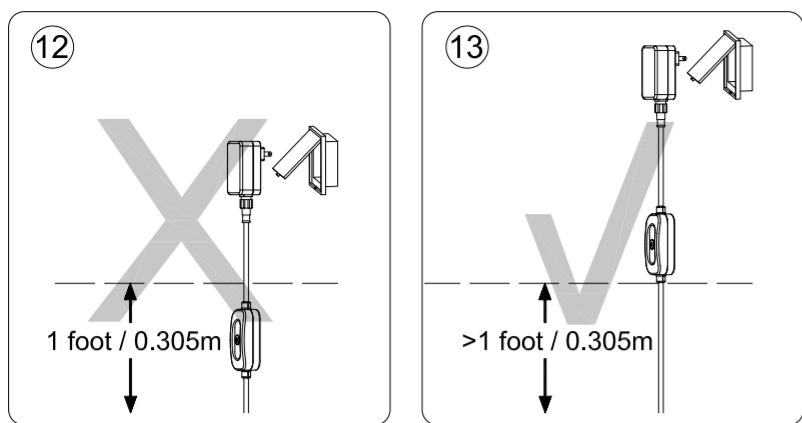

Size: 297x210mm

# WiZ

WiZ 12V Ground Spot Extension Manual

929003258701

929003258706

Click to turn on / off  
Long press to pairing mode when light is off.

3241 659 96131

© 2022 Signify Holding

Signify

wizconnected.com

SIGNIFY	
Brand	WiZ
Product Family	LED
Shape	
Wattage	
Template Ref.	N/A
SGS number	6859245
12-NC.NBR	324165996131
Masterdrawing	A4
CRC Ref.	CRC000
Barcode No.	8720169071650
Operator(s)	winter.chen
VERSION No.	<b>v5</b>
Date in	
Date amended	20220825
Black	DIECUT
Date Check	
<input type="checkbox"/> Check briefing Traffic	
Artwork document	
<input type="checkbox"/> Legend	<input type="checkbox"/> Number of colors
<input type="checkbox"/> 12NC	<input type="checkbox"/> Trapping/Bleed
<input type="checkbox"/> Barcode	<input type="checkbox"/> Images hires
<input type="checkbox"/> Diecut	<input type="checkbox"/> Jobsizes
Approval	
<input type="checkbox"/> QC Lithographer SGS Shanghai Production	
<input type="checkbox"/> Product Manager zhang.jie@signify.com	
<input type="checkbox"/> Traffic Manager Joanna Wu	