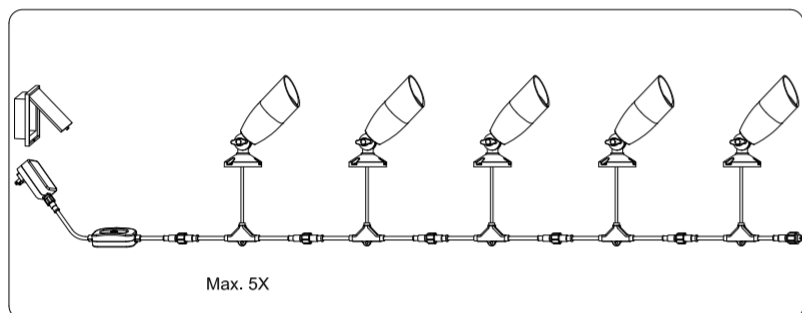

Size: 297x210mm

# WiZ

WiZ 12V Ground Spot Extension Manual

929003258701

929003258706

Click to turn on / off  
Long press to pairing mode when light is off.

3241 659 96131

© 2022 Signify Holding

Signify

wizconnected.com

SIGNIFY	
Brand	WiZ
Product Family	LED
Shape	
Wattage	
Template Ref.	N/A
SGS number	6859245
12-NC.NBR	324165996131
Masterdrawing	A4
CRC Ref.	CRC000
Barcode No.	8720169071650
Operator(s)	winter.chen
VERSION No.	<b>v5</b>
Date in	
Date amended	20220825
Black	DIECUT
Date Check	
<input type="checkbox"/> Check briefing Traffic	
Artwork document	
<input type="checkbox"/> Legend	<input type="checkbox"/> Number of colors
<input type="checkbox"/> 12NC	<input type="checkbox"/> Trapping/Bleed
<input type="checkbox"/> Barcode	<input type="checkbox"/> Images hires
<input type="checkbox"/> Diecut	<input type="checkbox"/> Jobsizes
Approval	
<input type="checkbox"/> QC Lithographer SGS Shanghai Production	
<input type="checkbox"/> Product Manager zhang.jie@signify.com	
<input type="checkbox"/> Traffic Manager Joanna Wu	